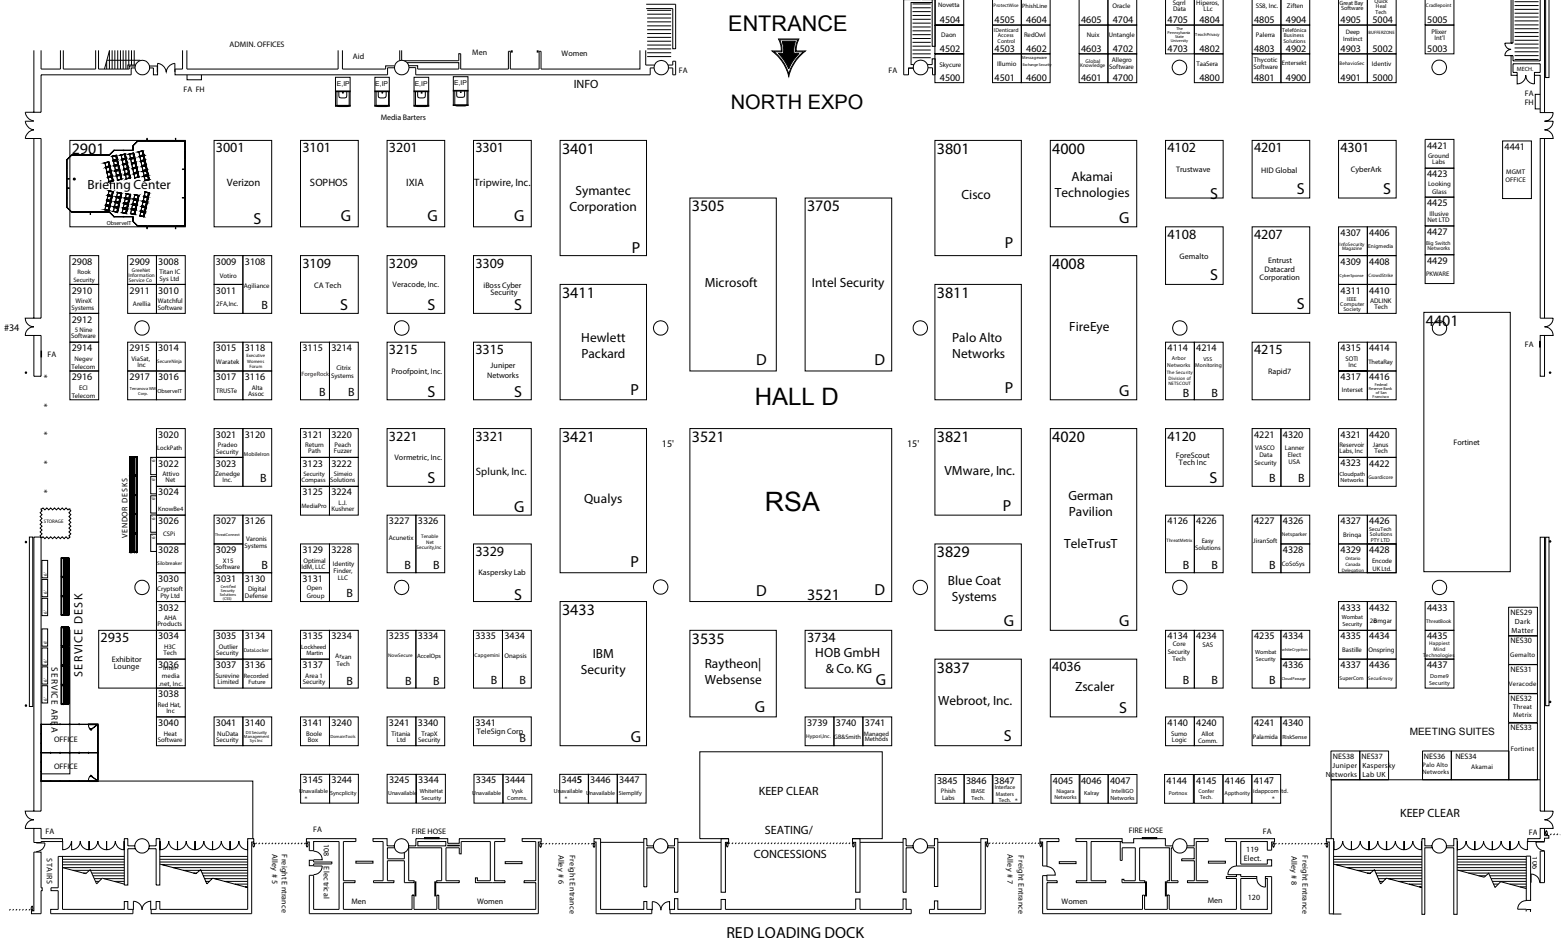

RSA CONFERENCE 2016

MOSCONE CONVENTION CENTER

NORTH EXPO (HALLS D - E)

SAN FRANCISCO, CA

FEBRUARY 25 - MARCH 6, 2016

 Available Booth

AS OF DECEMBER 23, 2015

RED LOADING DOCK